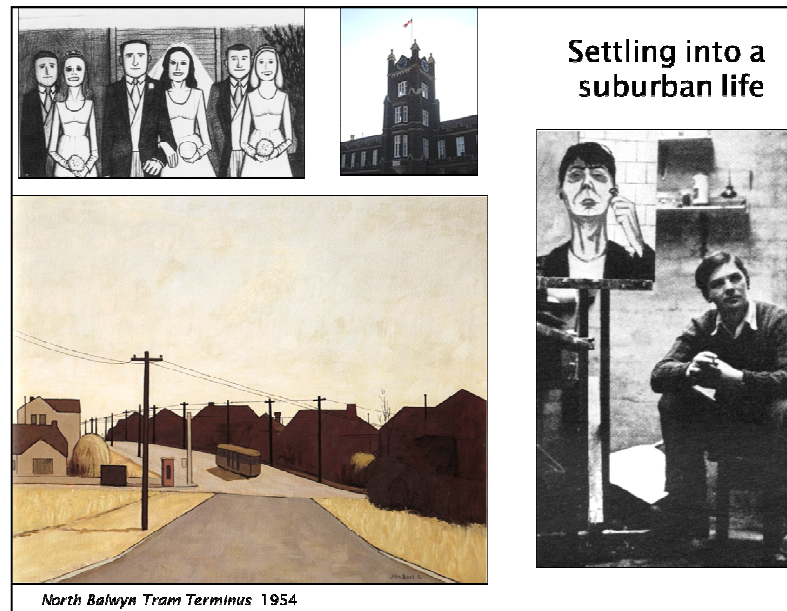

John Brack 1920-1999

Chronological survey of the life and work of Australian artist John Brack. Traces his career from early studies in Melbourne and the first explorations of city and suburban life through to his final ambitious set pieces of pencils, playing cards and artists' mannekins. Brack's place in Australian art is considered and examples from all stages of his career are discussed.