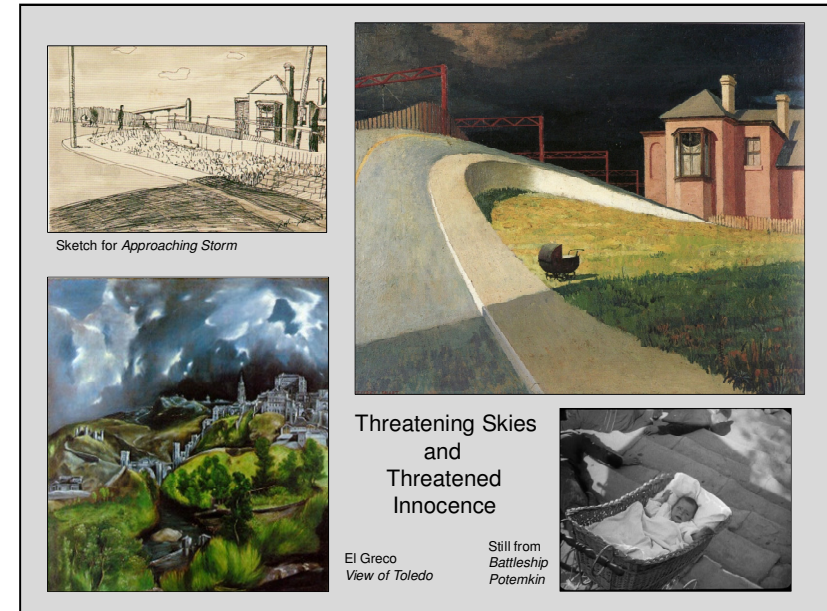

Jeffrey Smart b1921

Survey of the life, work and achievement of the Australian artist Jeffrey Smart. The evolution of Smart's art is traced from the early years in Adelaide, Sydney and Europe as he searches for a personal mode of expression through to the final decades in Tuscany when an established *modus operandi* allows for the creation of subtle and witty interpretations of the man made environment. Smart's creative process and his particular interest in pictorial design is discussed with reference to many examples of painting from various stages of his career.

Sketch for Approaching Storm

Threatening Skies and Threatened Innocence

El Greco View of Toledo

Still from Battleship Potemkin

SAMPLE SLIDES

The Cahill Expressway An Urban Icon

The Cahill Expressway 1962