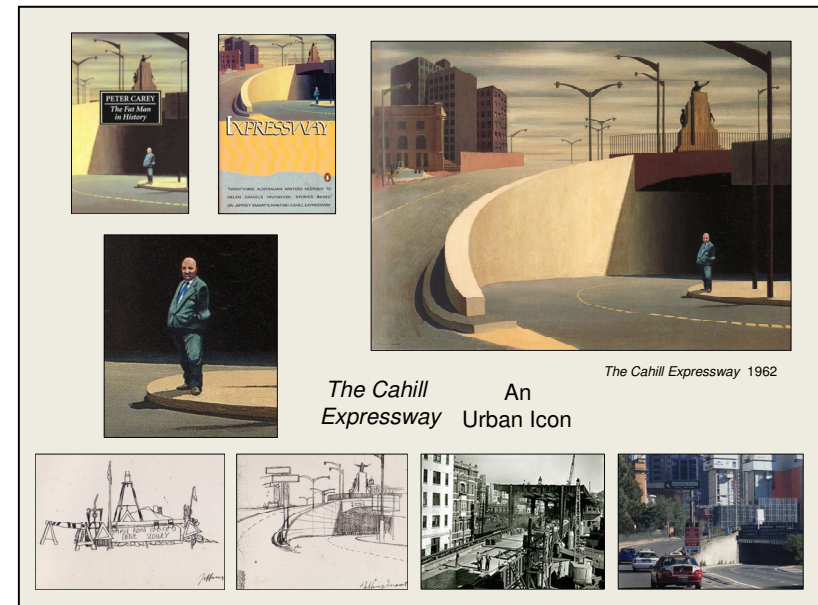

Jeffrey Smart b1921

Survey of the life, work and achievement of the Australian artist Jeffrey Smart. The evolution of Smart's art is traced from the early years in Adelaide, Sydney and Europe as he searches for a personal mode of expression through to the final decades in Tuscany when an established *modus operandi* allows for the creation of subtle and witty interpretations of the man made environment. Smart's creative process and his particular interest in pictorial design is discussed with reference to many examples of painting from various stages of his career.

Sketch for Approaching Storm

Threatening Skies and Threatened Innocence

El Greco View of Toledo

Still from Battleship Potemkin

SAMPLE SLIDES

The Cahill Expressway An Urban Icon

The Cahill Expressway 1962