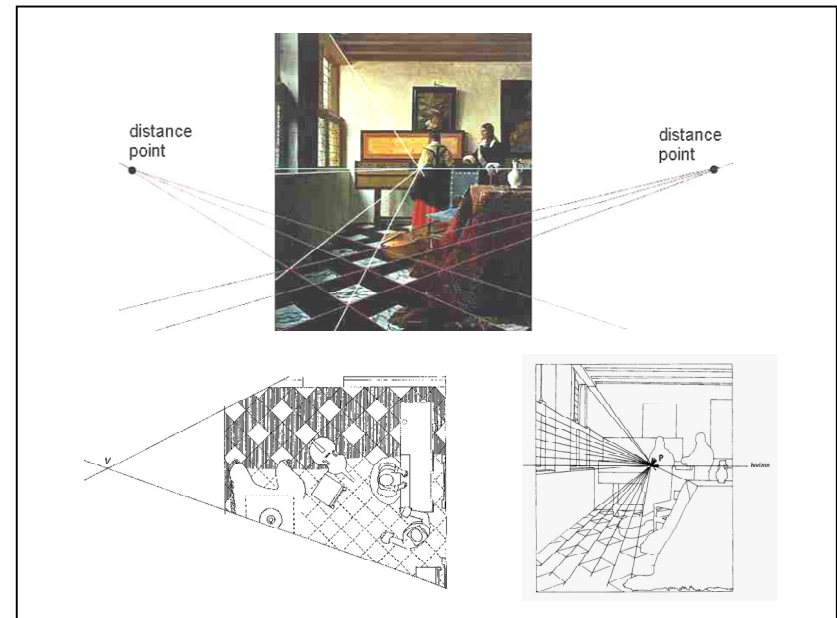

SAMPLE SLIDES

40 Slides & Video 1 x 75 Minute session